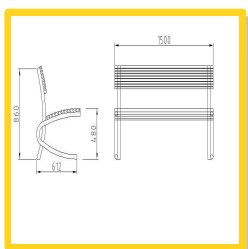

ARREDO URBANO PANCHINA MODELLO ISCHIA INOX AISI 304

BENCH mod. "ISCHIA"- STAINLESS STEEL AISI 304