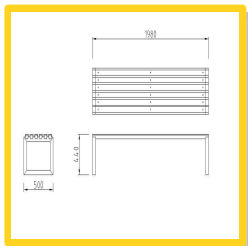

BENCH mod. "TRIESTE"- STAINLESS STEEL AISI 304

AU008

ARREDO URBANO PANCHINA MODELLO CAPRI INOX AISI 304

BENCH mod. "CAPRI"- STAINLESS STEEL AISI 304

AU005

PANCHINA MODELLO CORTINA IN LEGNO E ACCIAIO

BENCH mod. "CORTINA" IN WOOD AND STEEL FOR URBAN
FUNISHING