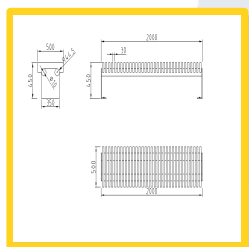

BENCH mod. "CAPRI"- STAINLESS STEEL AISI 304