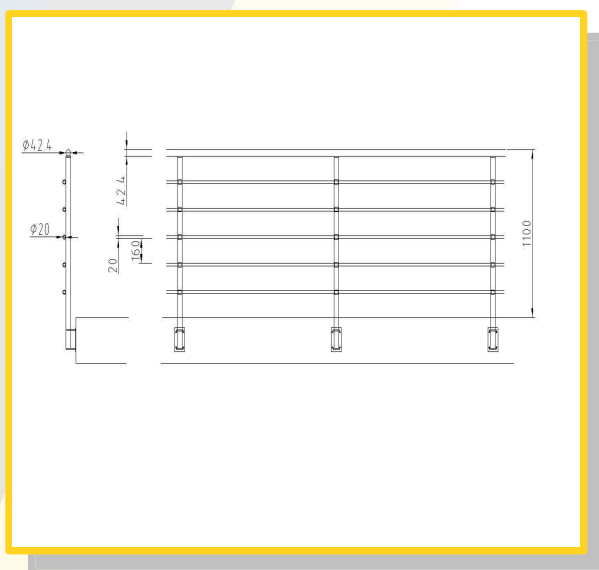

BALUSTRADE WITH SHAPED PLATED POST -
HANDRAIL Ø 42,4 mm, CROSS BARS Ø 20 mm -
STAINLESS STEEL

Round section tubular modular fencing panels improve the aesthetical of buildings and residences facades and guarantee high mechanical and lasting characteristics. Maintenance is not necessary.

PARAPETTO CON PIANTANE IN PIATTO SAGOMATO,
CORRIMANO Ø 42,4 E CORRENTI Ø 20 mm

I parapetti modulari in acciaio inossidabile arricchiscono esteticamente le facciate di condomini e abitazioni residenziali garantendo elevate prestazioni meccaniche e di durata. Non necessitano di alcuna manutenzione.