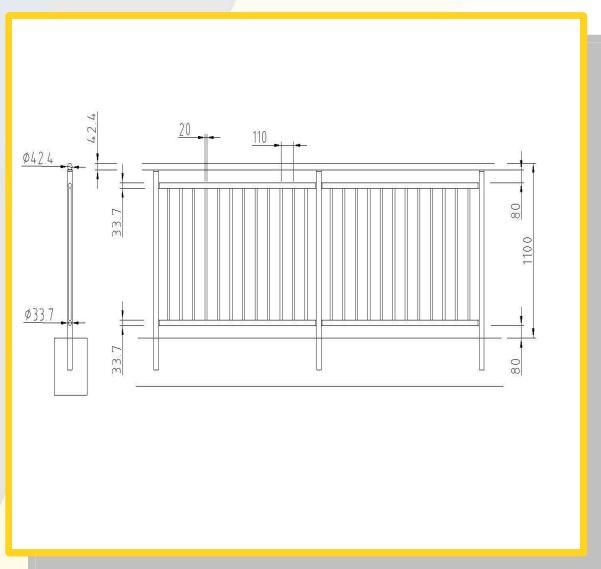

PAR2FUT

PARAPETTO CON PIANTANE E CORRIMANO IN TUBO
Ø 42,4mm e CORRENTI Ø 20mm

Parapetto disponibile in kit, di rapido assemblaggio senza alcun bisogno di saldature. E' ideale per realizzazioni in interni e soppalchi.

BALUSTRADE WITH POST AND TUBULAR HANDRAIL
Ø 42,4 mm, CROSS BARS Ø 20 mm - STAINLESS
STEEL

Balustrade kit, quick to assembly without needing to weld.
It is just perfect to realize interiors and raisings

BALUSTRADE WITH SHAPED PLATED POST -
HANDRAIL Ø 42,4 mm, CROSS BARS Ø 20 mm -
STAINLESS STEEL

Round section tubular modular fencing panels improve the aesthetical of buildings and residences facades and guarantee high mechanical and lasting characteristics. Maintenance is not necessary.