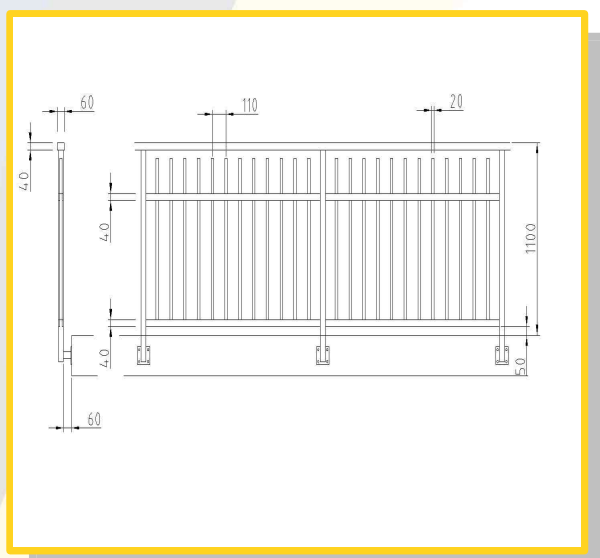

PARAPETTO REALIZZATO CON PANNELLO
RECINZIONE IN SCATOLATO FORATO - INOX AISI 304

I parapetti modulari in acciaio inossidabile arricchiscono esteticamente le facciate di condomini e abitazioni residenziali garantendo elevate prestazioni meccaniche e di durata. Non necessitano di alcuna manutenzione.

FENCING BALUSTRADE WITH PRE-DRILLED FRAME

Round section tubular modular fencing panels improve the aesthetical of buildings and residences facades and guarantee high mechanical and lasting characteristics. Maintenance is not necessary.