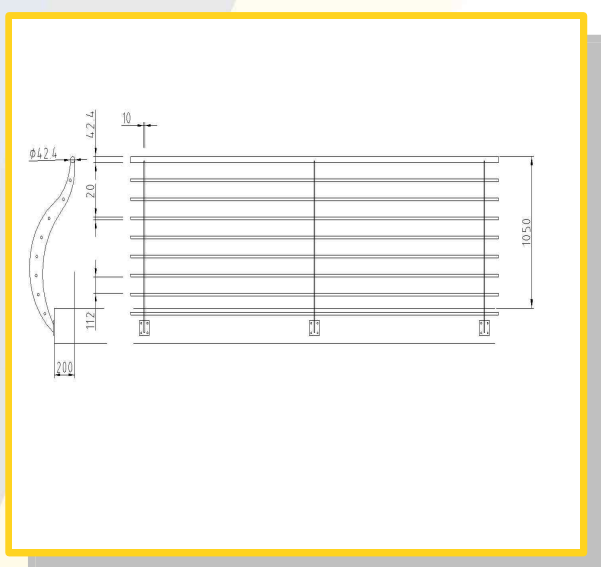

PARAPETTO CON PIANTANE IN PIATTO

Parapetto disponibile in kit, di rapido assemblaggio senza alcun bisogno di saldature. E' ideale per realizzazioni in interni e soppalchi.

BALUSTRADE WITH FLAT STANDS

Balustrade kit, quick to assembly without weld needing. It is just perfect to realize interiors and raisings