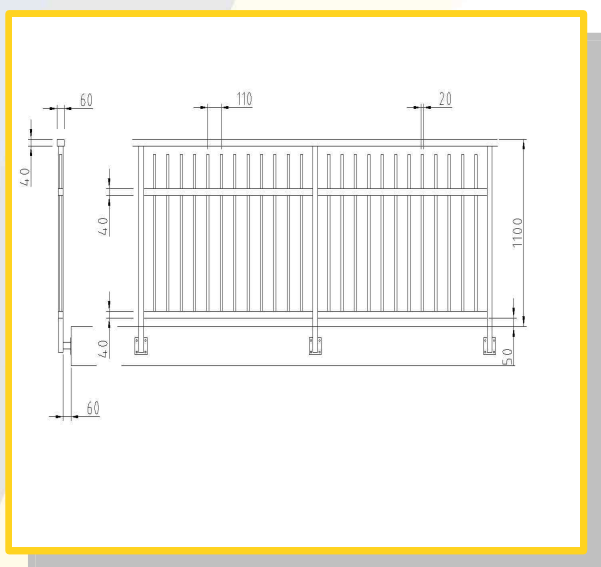

PAR2FUT

PARAPETTO CON PIANTANE E CORRIMANO IN TUBO
Ø 42,4mm e CORRENTI Ø 20mm

Parapetto disponibile in kit, di rapido assemblaggio senza alcun bisogno di saldature. E' ideale per realizzazioni in interni e soppalchi.

BALUSTRADE WITH POST AND TUBULAR HANDRAIL
Ø 42,4 mm, CROSS BARS Ø 20 mm - STAINLESS
STEEL

Balustrade kit, quick to assembly without needing to weld.
It is just perfect to realize interiors and raisings

BALUSTRADE WITH SHAPED PLATED POST -
HANDRAIL Ø 42,4 mm, CROSS BARS Ø 20 mm -
STAINLESS STEEL

Round section tubular modular fencing panels improve the aesthetical of buildings and residences facades and guarantee high mechanical and lasting characteristics. Maintenance is not necessary.