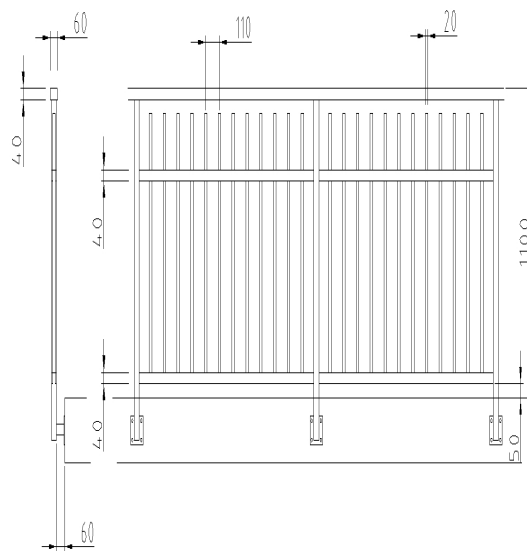

FENCING BALUSTRADE WITH PRE-DRILLED FRAME

Round session tubular modular fencing panels improve the aesthetical of buildings and residences facades and guarantee high mechanical and lasting characteristics. Maintenance is not necessary.